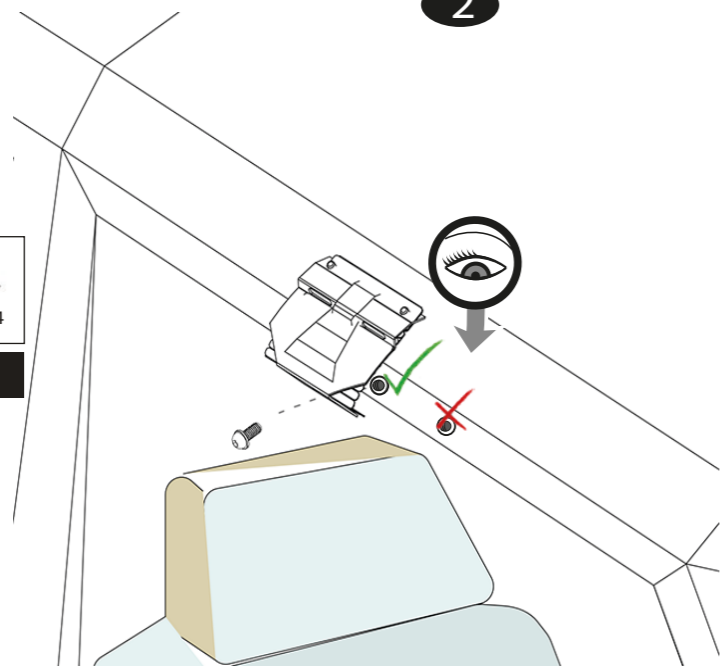

4/5 → 24
RESTO MODELOS / ALL OTHER MODELS

2