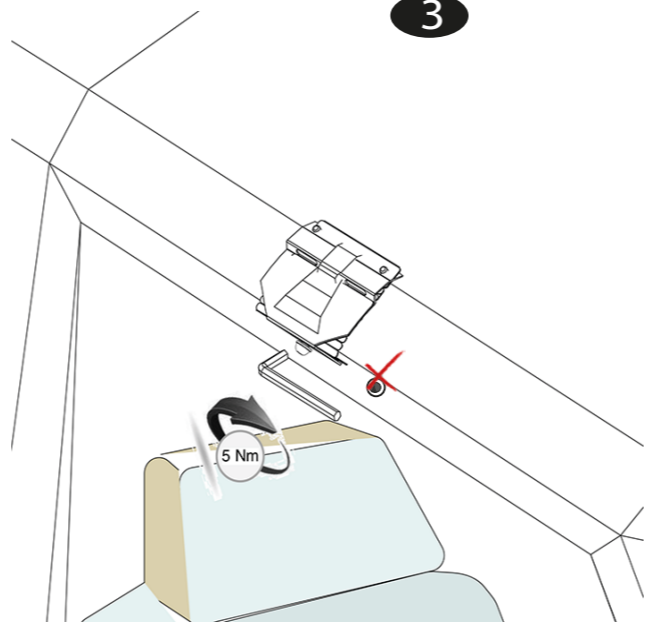

3 → 24
FORD FOCUS I 3P

1

4/5 → 24
RESTO MODELOS / ALL OTHER MODELS

2

3

4

3

4