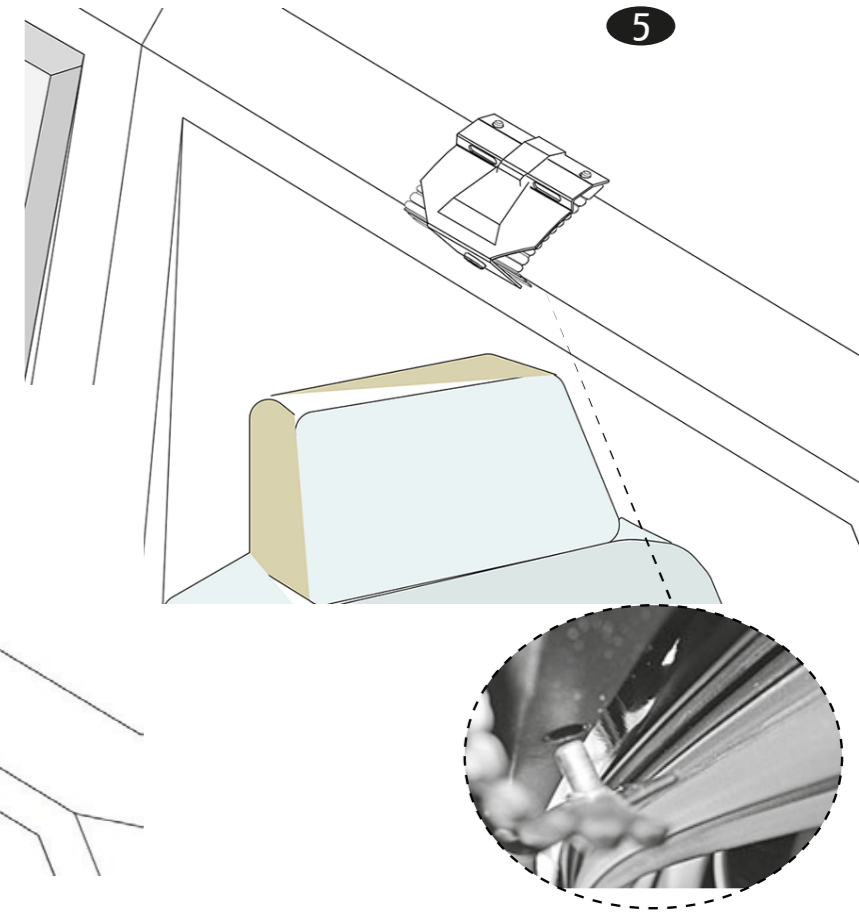

Moderate Speed
Pre-installation cleaning
Check torque

				P1	P2	P5	P6
AUDI A-3 8V	12 -	3	BO 0039	24	24	80	77

1

2

3

4

5

1