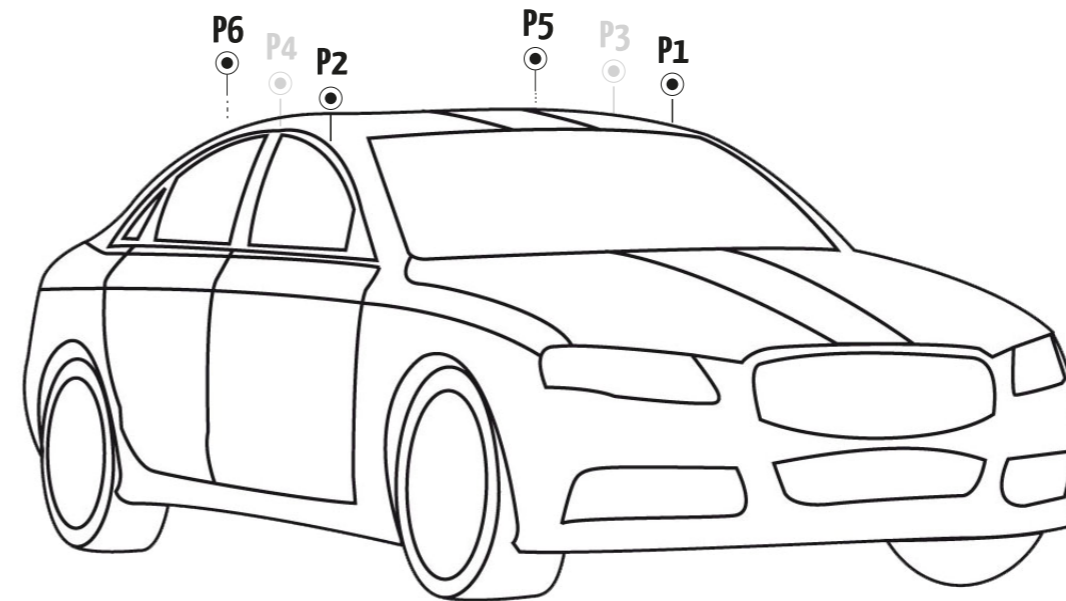

EVO	NEO	P1	P2	P5	P6
OPEL								
Adam	13-	3	B00052-8	B00050-8	S58 + S59	S58 + S59	S58 + S59	S58 + S59
Astra J	09-	5	B00052-8	B00050-8	S58 + S59	S58 + S59	S58 + S59	S58 + S59
Astra J GTC	12-	3	B00052-8	B00050-8	S58 + S59	S58 + S59	S58 + S59	S58 + S59
Astra J Sedán	12-	4	B00052-8	B00050-8	S58 + S59	S58 + S59	S58 + S59	S58 + S59