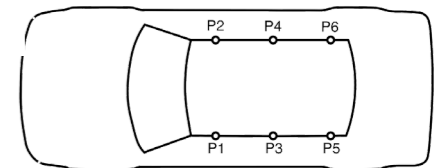

EVO	NEO	P1	P2	P5	P6
OPEL								
Adam	13-	3	B00052-8	B00050-8	S58 + S59	S58 + S59	S58 + S59	S58 + S59
Astra J	09-	5	B00052-8	B00050-8	S58 + S59	S58 + S59	S58 + S59	S58 + S59
Astra J GTC	12-	3	B00052-8	B00050-8	S58 + S59	S58 + S59	S58 + S59	S58 + S59
Astra J Sedán	12-	4	B00052-8	B00050-8	S58 + S59	S58 + S59	S58 + S59	S58 + S59