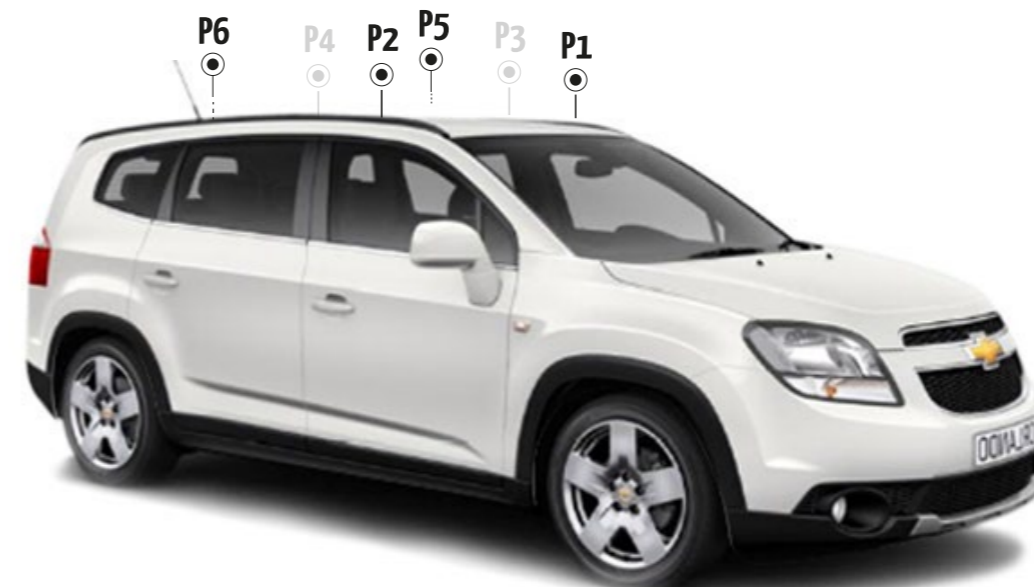

1 **Year**
Warranty

			EVO	NEO	P1	P2	P5	P6
CHEVROLET								
Orlando	10 -	5	B00052-8	B00050-8	S58 + S59	S58 + S59	S58 + S59	S58 + S59

10	
EVO	NEO
B00052-8	B00050-8
B00052-8	B00050-8
B00052-8	B00050-8