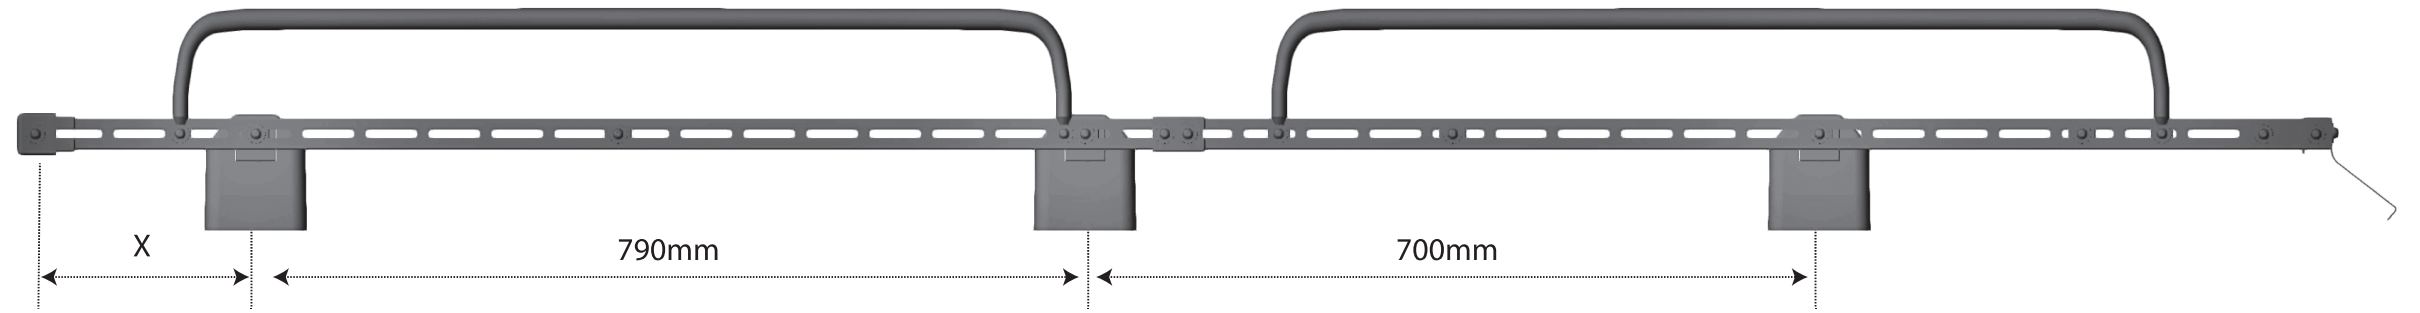

- CITROËN BERLINGO III (M) L1 H1 (2018)
- OPEL COMBO E (M) L1 H1 (2018)
- PEUGEOT PARTNER III (M) L1 H1 (2018)

Zona delantera
Zone avant
Front zone
Zone anteriore
Vorderzone